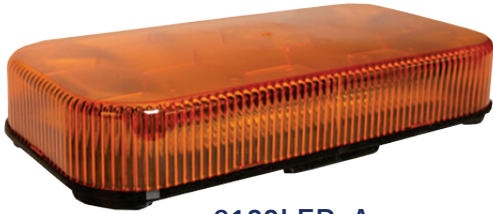

# STAR CONTOUR® 9100LED

**STAR**  
Safety Technologies by *Grote*

9100LED-A

9100LED-W

9100LEDV-B

## FEATURES & BENEFITS

- Star Contour® is extremely low profile, made to “contour fit” to the roof of your vehicle
- Super bright M-Tech Plus® LED technology
- Provides a superior warning light image
- Injection molded polycarbonate base is combined with two rubber coated vacuum magnets to “custom mount to your vehicle” (vacuum magnet model)
- Permanent mount - 20 customer selectable flash patterns via external pattern select wire, S-Link System™ synchronizing capabilities with other Star LED units
- Magnet and Vacuum magnet mount - 20 customer selectable flash patterns, 12' cig. plug with lighted on/off and pattern select

- Dimensions: 3”H x 16 1/2”W x 8 3/8”D

- Voltage:  
Permanent mount - 10-30V DC  
Magnet mount - 10-16V DC

- Amp draw: 2.3 amps (max)

- Dome colors:

- LED colors:

- Approvals: SAE J845 Class I (Amber, White, Blue), California Title 13 available upon request\*

\* = does not apply to all flash patterns

PART	DESCRIPTION
9100LED	Contour® M-Tech Plus® mini-bar, permanent mount
9100LEDM	Contour® M-Tech Plus® mini-bar, magnet mount
9100LEDV	Contour® M-Tech Plus® mini-bar, vacuum magnet mount