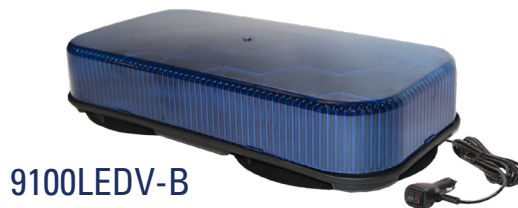

# STAR CONTOUR® 9100LED

**STAR**  
Safety Technologies by *Grote*

9100LED-A

9100LED-W

9100LEDV-B

## FEATURES & BENEFITS

- Star Contour® is extremely low profile, made to “contour fit” to the roof of your vehicle
- Super bright M-Tech Plus® LED technology
- Provides a superior warning light image
- Injection molded polycarbonate base is combined with two rubber coated vacuum magnets to “custom mount to your vehicle” (vacuum magnet model)
- Permanent mount - 20 customer selectable flash patterns via external pattern select wire, S-Link System™ synchronizing capabilities with other Star LED units
- Magnet and Vacuum magnet mount - 20 customer selectable flash patterns, 12' cig. plug with lighted on/off and pattern select

- Dimensions: 3”H x 16 1/2”W x 8 3/8”D

- Voltage:  
Permanent mount - 10-30V DC  
Magnet mount - 10-16V DC

- Amp draw: 2.3 amps (max)

- Dome colors:

- LED colors:

- Approvals: SAE J845 Class I (Amber, White, Blue), California Title 13 available upon request\*